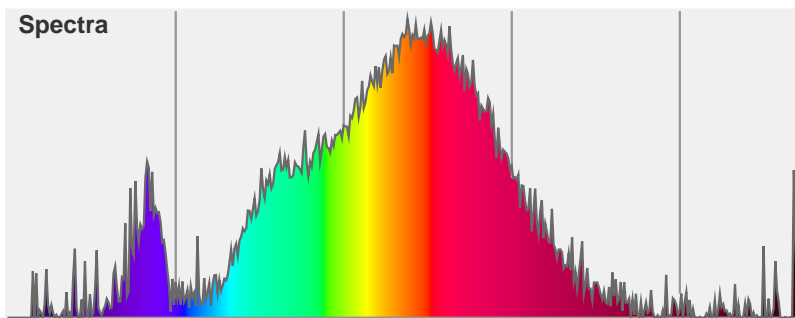

Light efficiency:

74 Lumen/Watt

Light quality:

CRI: 83.2

Color temperature:

2889 K

Output: 342 lm

Peak: 500 cd

Additional information:

95.3 MA

48 V

9R

33.9X68

Beam angle **45.7°** (6 C-PLANES)

Color

CIE1931

x: 0.451

y: 0.418

Spectra

Power	Voltage: 48.0 V	Current: 0.095 A