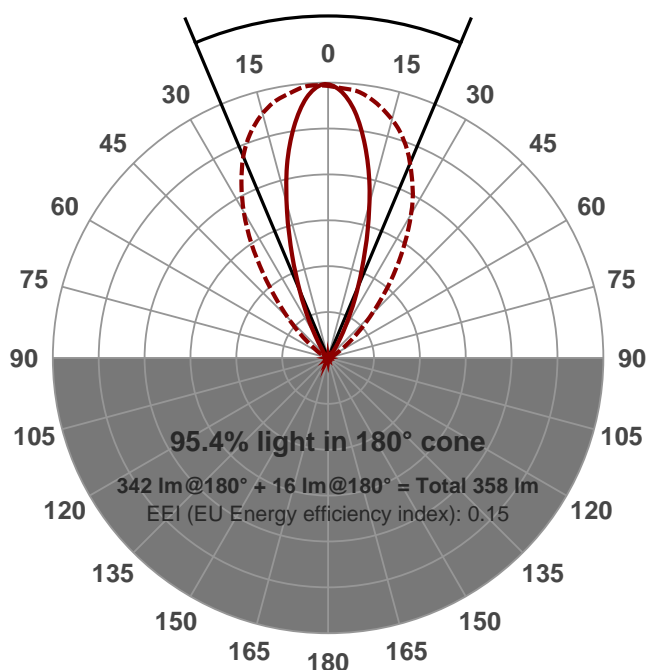

Light efficiency:

74 Lumen/Watt

Light quality:

CRI: 83.2

Color temperature:

2889 K

Output: 342 lm

Peak: 500 cd

Power: 4.6 W

PF: 1.0

Product name:

PH-STR9-300-5W-3000K-30X60-20.08

Date and time:

21/08/2015 9:24:28 AM

Item number:

STR9-300-5W-3000K-30X60

Additional information:

95.3 MA

48 V

9R

33.9X68

Beam angle **45.7°** (6 C-PLANES)

Color

CIE1931

x: 0.451

y: 0.418

Spectra

Power	Voltage: 48.0 V	Current: 0.095 A