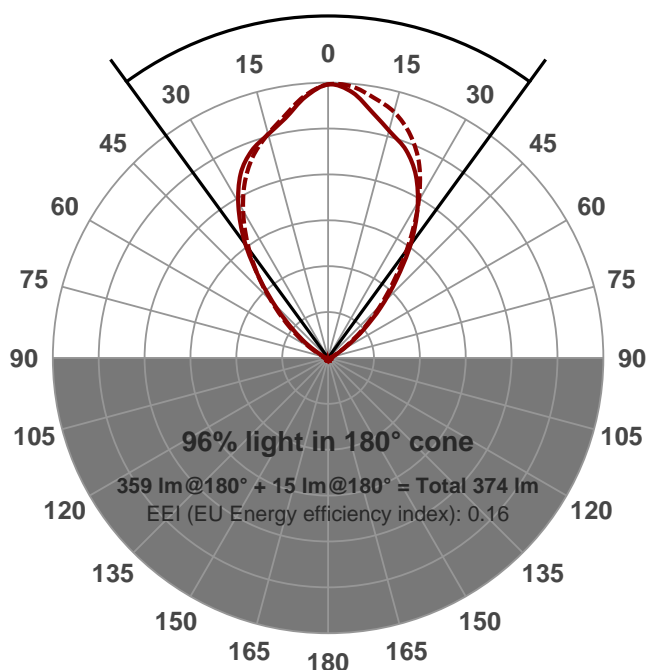

Light efficiency:

**78 Lumen/Watt**

Light quality:

**CRI: 82.7**

Color temperature:

**2861 K**

**Output: 359 lm**

**Peak: 257 cd**

**Power: 4.6 W**

**PF: 1.0**

Product name:

**PH-STR9-300-5W-3000K-80-20.08.15**

Date and time:

**21/08/2015 9:24:43 AM**

Item number:

**STR9-300-5W-3000K-80**

Additional information:

**95.3 MA**

**48 V**

**9R**

Beam angle **72.2°** (2 C-PLANES)

Color

CIE1931

x: 0.455

y: 0.422

Spectra

Power	Voltage: 48.0 V	Current: 0.095 A