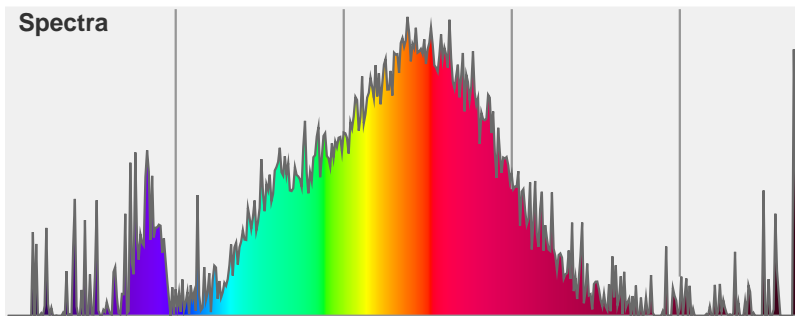

Light efficiency:

**78 Lumen/Watt**

Light quality:

**CRI: 82.7**

Color temperature:

**2861 K**

**Output: 359 lm**

**Peak: 257 cd**

Additional information:

**95.3 MA**

**48 V**

**9R**

Beam angle **72.2°** (2 C-PLANES)

Color

CIE1931

x: 0.455

y: 0.422

Spectra

Power	Voltage: 48.0 V	Current: 0.095 A