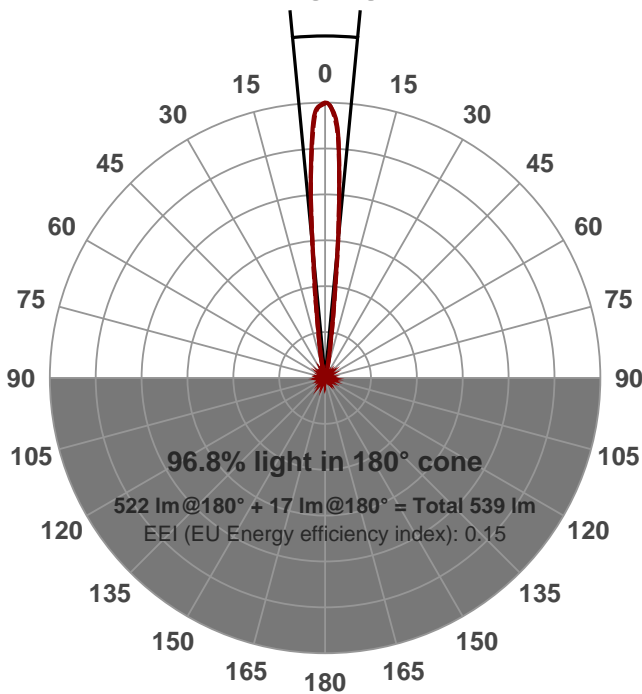

Light efficiency:

Light quality:

Color temperature:

Output: 522 lm
 Peak: 11232 cd
 Power: 6.6 W
 PF: 1.0

Product name:
PH-STR9-300-7.5W-3000K-10-21.08.1

Date and time:
21/08/2015 11:16:58 AM

Item number:
STR9-300-7.5W-3000K-10

Additional information:
137.5 MA
48 V

9R

Beam angle **10.9°** (2 C-PLANES)

Color

CIE1931
 x: 0.440
 y: 0.408

Spectra

Power		Voltage: 48.0 V		
		Current: 0.138 A		