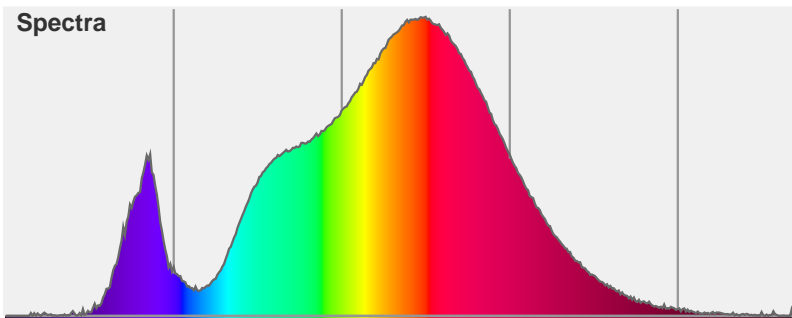

Light efficiency:

Light quality:

Color temperature:

Output: 522 lm
 Peak: 11232 cd
 Power: 6.6 W
 PF: 1.0

Product name:
PH-STR9-300-7.5W-3000K-10-21.08.1

Date and time:
21/08/2015 11:16:58 AM

Item number:
STR9-300-7.5W-3000K-10

Additional information:
137.5 MA
48 V

9R

Beam angle **10.9°** (2 C-PLANES)

Color

CIE1931
 x: 0.440
 y: 0.408

Spectra

Power		Voltage: 48.0 V		
		Current: 0.138 A		