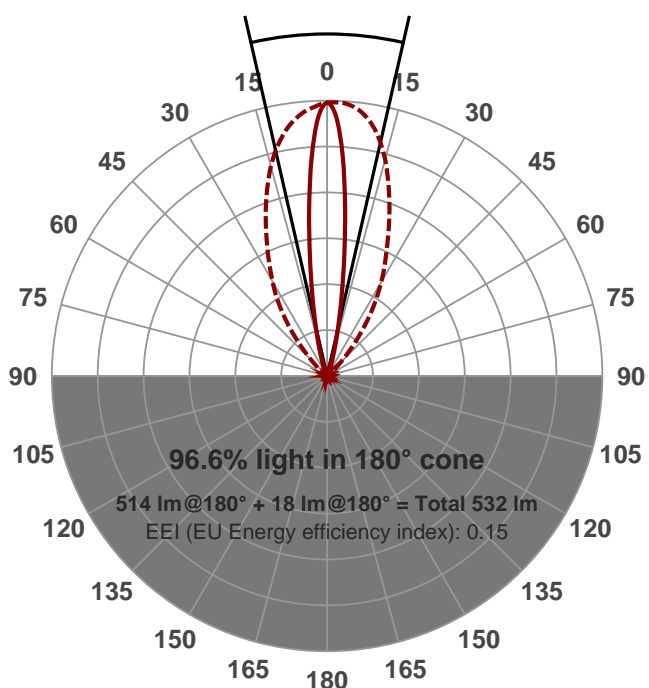

Light efficiency:

Light quality:

Color temperature:

Output: 514 lm
 Peak: 1717 cd
 Power: 6.6 W
 PF: 1.0

Product name:
PH-STR9-300-7.5W-3000K-10X60-21.0

Date and time:
21/08/2015 1:43:05 PM

Item number:
STR9-300-7.5W-3000K-10X60

Additional information:
137.5 MA
48 V

9R

15X51.4

Beam angle **25.7°** (6 C-PLANES)

Color

CIE1931
 x: 0.444
 y: 0.412

Spectra

Power		Voltage: 48.0 V	
		Current: 0.138 A	