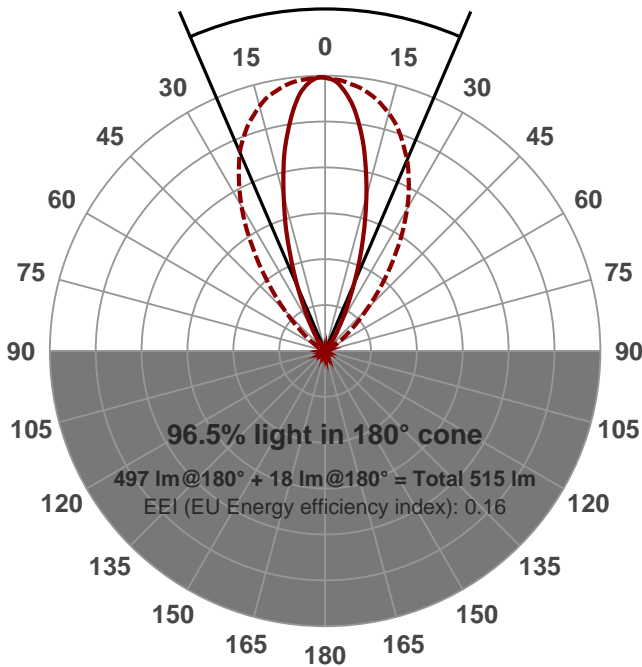

Light efficiency:

Light quality:

Color temperature:

Output: 497 lm
 Peak: 709 cd
 Power: 6.6 W
 PF: 1.0

Beam angle **46.5°** (6 C-PLANES)

Product name:
PH-STR9-300-7.5W-3000K-30X60-21.0

Date and time:
21/08/2015 1:43:59 PM

Item number:
STR9-300-7.5W-3000K-30X60

Additional information:
137.5 MA
48 V

9R

34X67.5

Color

CIE1931
 x: 0.446
 y: 0.415

Spectra

| | |
|-------|------------------|
| Power | Voltage: 48.0 V |
| | Current: 0.138 A |
| | |
| | |