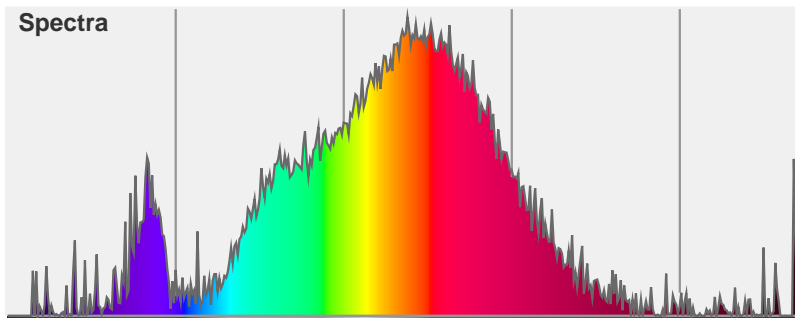

Light efficiency:

**75 Lumen/Watt**

Light quality:

**CRI: 82.8**

Color temperature:

**2905 K**

**Output: 496 lm**

**Peak: 504 cd**

Additional information:

**137.5 MA**

**48 V**

**9R**

Beam angle

**54.8°** (2 C-PLANES)

Color

CIE1931

x: 0.450

y: 0.418

Spectra

Power	Voltage: 48.0 V	Current: 0.138 A