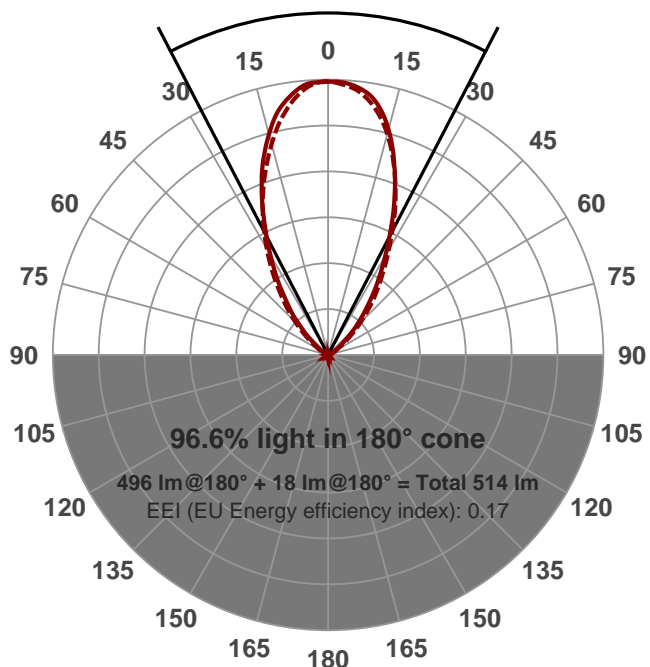

Light efficiency:

**75 Lumen/Watt**

Light quality:

**CRI: 82.8**

Color temperature:

**2905 K**

**Output: 496 lm**

**Peak: 504 cd**

**Power: 6.6 W**

**PF: 1.0**

Product name:

**PH-STR9-300-7.5W-3000K-60-21.08.1**

Date and time:

**21/08/2015 1:44:26 PM**

Item number:

**STR9-300-7.5W-3000K-60**

Additional information:

**137.5 MA**

**48 V**

**9R**

Beam angle

**54.8°** (2 C-PLANES)

Color

CIE1931

x: 0.450

y: 0.418

Spectra

Power	Voltage: 48.0 V	Current: 0.138 A