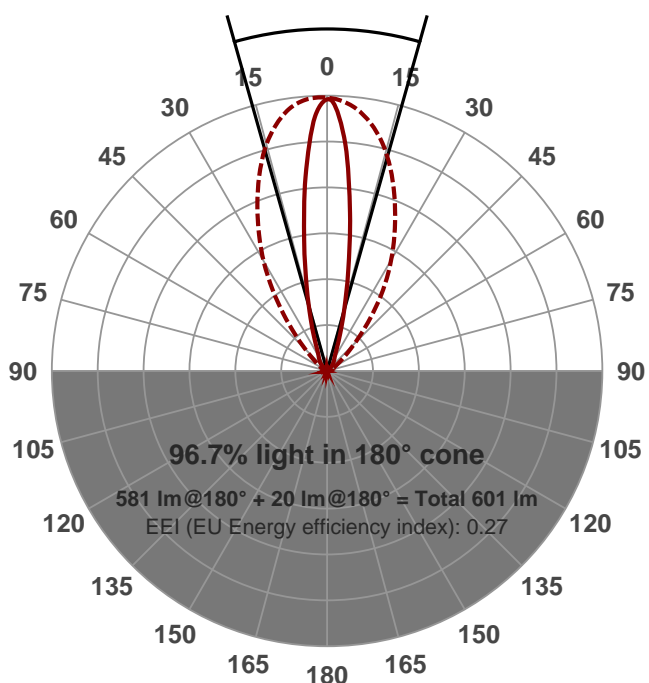

Light efficiency:

Light quality:

Color temperature:

Output: 581 lm
 Peak: 1195 cd
 Power: 11.9 W
 PF: 1.0

Beam angle **31.4°** (6 C-PLANES)

Product name:
PH-STR9-600-20W-RGB-GREEN-15X

Date and time:
08/07/2015 1:45:47 PM

Additional information:
247MA
19.6X57.3
DISTANE: 804CM

Color

CIE1931
 x: 0.191
 y: 0.715

Spectra

Power	Voltage: 48.0 V
	Current: 0.247 A