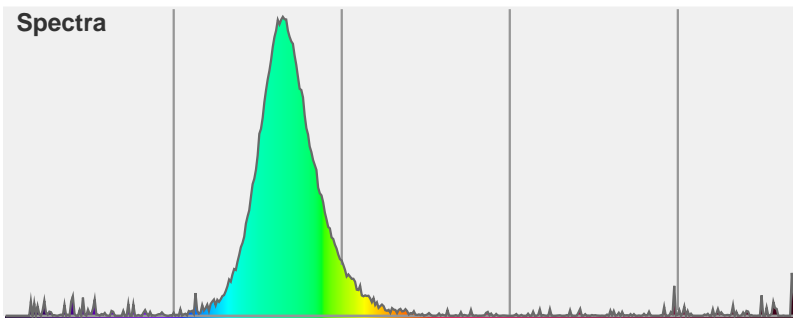

Light efficiency:

Light quality:

Color temperature:

Output: 581 lm
 Peak: 1195 cd
 Power: 11.9 W
 PF: 1.0

Beam angle **31.4°** (6 C-PLANES)

Product name:
PH-STR9-600-20W-RGB-GREEN-15X

Date and time:
08/07/2015 1:45:47 PM

Additional information:
247MA
19.6X57.3
DISTANE: 804CM

Color

CIE1931
 x: 0.191
 y: 0.715

Spectra

Power	Voltage: 48.0 V
	Current: 0.247 A